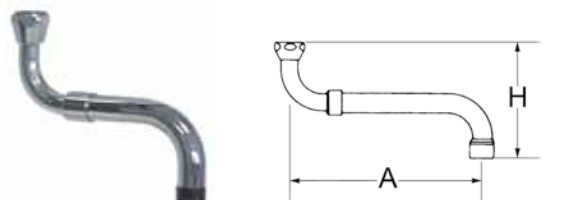

fig.	part no.	description
1	548429	ceramic tap head 1/2", red, 90°
2	541387	lever handle

fig.	part no.	description
1	540450	ceramic cartridge 10x10.5 ø 40mm
2	540452	ceramic cartridge 10x10.5 ø 40mm
3	541403	ceramic cartridge 10x10.5 ø 47mm

fig.	part no.	description
1	540455	handspray hose
2	540456	spray gun

spouts

no.	part no.	description	A (mm)	H (mm)
1	540033	U-spout	155	125
2	540034	U-spout	200	180
3	540035	U-spout	250	190

no.	part no.	description	A (mm)	H (mm)
1	540191	U-spout	200	130
2	540192	U-spout	250	160
3	540193	U-spout	300	190

spare parts and accessories

no.	part no.	description	A (mm)	H (mm)
1	547566	S-spout	230	90

no.	part no.	description	A (mm)	H (mm)
1	540030	S-spout	200	120
2	540031	S-spout	250	120
3	540086	S-spout	300	120

no.	part no.	description	A (mm)	H (mm)
1	540084	S-spout extendable	200-300	120
2	540032	S-spout extendable	280-480	120
3	540085	S-spout extendable	350-600	120

no.	part no.	description	A (mm)	H (mm)
1	540027	U-spout	200	75
2	540028	U-spout	250	75
3	540029	U-spout	300	75