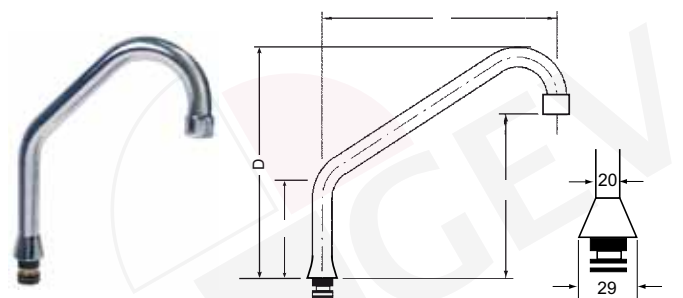

fig.	part no.	description
1	548415	ceramic tap head 1/2", red, 90°
2	548414	ceramic tap head 1/2", blue, 90°
3	548334	lever handle
4	548378	outlet/drain/spout adapter

fig.	part no.	description
1	548429	ceramic tap head 1/2", red, 90°
2	548413	lever handle

spare parts water taps 3/4" PREMIUM

fig.	part no.	description
1	548437	tap head 3/4"
2	548435	ceramic tap head 3/4" red 180°
3	548436	ceramic tap head 3/4" blue 180°
4	547965	triangle handle

fig.	part no.	description
1	548433	ceramic tap head 3/4" red 180°
2	548434	ceramic tap head 3/4" blue 180°
3	548348	lever handle

fig.	part no.	description
1	540452	cartridge ø 40mm short
2	540450	cartridge ø 40mm long
3	547071	lever handle (cartridge ø 40mm short)

fig.	part no.	description
1	547406	cartridge ø 47mm
3	548282	lever handle long, (cartridge ø 47mm)
2	548047	lever handle short, (cartridge ø 47mm)

spouts for 1/2" tabs

no.	part no.	description	ø (mm)	A (mm)
1	548524	U-spout	20	150
2	548370	U-spout	20	200
3	548389	U-spout	20	250

no.	part no.	description	ø (mm)	A (mm)
1	548525	S-spout	20	170
2	548369	S-spout	20	220
3	548370	S-spout	20	300