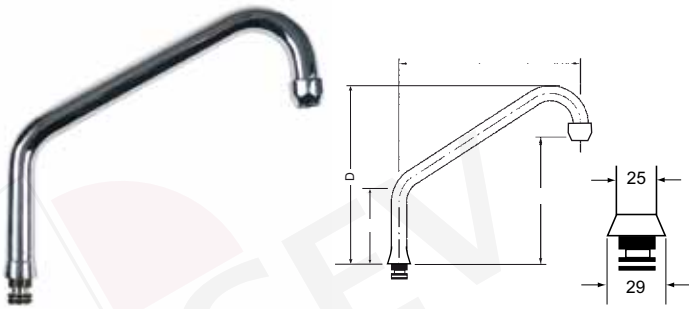

no.	part no.	description	ø (mm)	A (mm)	B (mm)	C (mm)	D (mm)
1	548394	U-spout	25	250	65	65	155
2	548373	U-spout	25	250	150	110	240
3	548509	U-spout	25	250	220	180	310
4	548510	U-spout	25	250	310	250	400
5	548511	U-spout	25	300	65	65	155
6	548374	U-spout	25	300	150	110	240
7	548480	U-spout	25	300	220	180	310
8	548512	U-spout	25	300	310	250	400
9	548513	U-spout	25	350	65	65	155
10	548386	U-spout	25	350	150	110	240
11	548514	U-spout	25	350	220	180	310
12	548515	U-spout	25	350	310	250	400
13	548516	U-spout	25	400	65	65	155
14	548517	U-spout	25	400	150	110	240
15	548518	U-spout	25	400	220	180	310
16	548519	U-spout	25	400	310	250	400
17	548520	U-spout	25	450	65	65	155
18	548521	U-spout	25	450	150	110	240
19	548522	U-spout	25	450	220	180	310