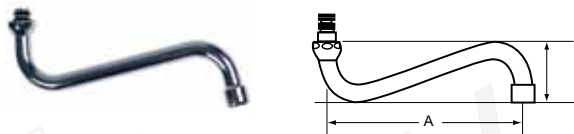

fig.	part no.	description
1	548429	ceramic tap head 1/2", red, 90°
2	541387	lever handle

fig.	part no.	description
1	540450	ceramic cartridge 10x10.5 ø 40mm
2	540452	ceramic cartridge 10x10.5 ø 40mm
3	541403	ceramic cartridge 10x10.5 ø 47mm

fig.	part no.	description
1	540455	handspray hose
2	540456	spray gun

spouts

no.	part no.	description	A (mm)	H (mm)
1	540033	U-spout	155	125
2	540034	U-spout	200	180
3	540035	U-spout	250	190

no.	part no.	description	A (mm)	H (mm)
1	540191	U-spout	200	130
2	540192	U-spout	250	160
3	540193	U-spout	300	190

spare parts and accessories

no.	part no.	description	A (mm)	H (mm)
1	547566	S-spout	230	90

no.	part no.	description	A (mm)	H (mm)
1	540030	S-spout	200	120
2	540031	S-spout	250	120
3	540086	S-spout	300	120

no.	part no.	description	A (mm)	H (mm)
1	540084	S-spout extendable	200-300	120
2	540032	S-spout extendable	280-480	120
3	540085	S-spout extendable	350-600	120

no.	part no.	description	A (mm)	H (mm)
1	540027	U-spout	200	75
2	540028	U-spout	250	75
3	540029	U-spout	300	75