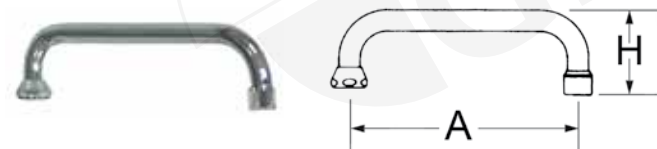

fig.	part no.	description
1	547554	non return head 1/2"
2	547966	triangle handle

fig.	part no.	description
1	548415	ceramic tap head 1/2", red, 90°
2	548414	ceramic tap head 1/2", blue, 90°
3	548210	lever handle

fig.	part no.	description
1	540455	handspray hose
2	540456	spray gun

spouts

no.	part no.	description	A (mm)	H (mm)
1	540033	U-spout	155	125
2	540034	U-spout	200	180
3	540035	U-spout	250	190

no.	part no.	description	A (mm)	H (mm)
1	540191	U-spout	200	130
2	540192	U-spout	250	160
3	540193	U-spout	300	190

spare parts and accessories

no.	part no.	description	A (mm)	H (mm)
1	547566	S-spout	230	90

no.	part no.	description	A (mm)	H (mm)
1	540030	S-spout	200	120
2	540031	S-spout	250	120
3	540086	S-spout	300	120

no.	part no.	description	A (mm)	H (mm)
1	540084	S-spout extendable	200-300	120
2	540032	S-spout extendable	280-480	120
3	540085	S-spout extendable	350-600	120

no.	part no.	description	A (mm)	H (mm)
1	540027	U-spout	200	75
2	540028	U-spout	250	75
3	540029	U-spout	300	75