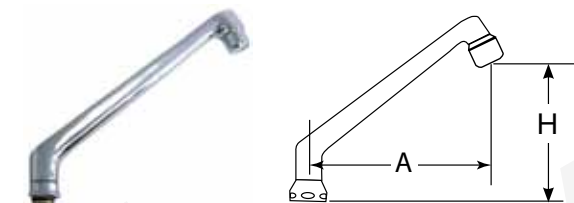

fig.	part no.	description
1	540455	handspray hose
2	540456	spray gun

spouts

no.	part no.	description	A (mm)	H (mm)
1	540033	U-spout	155	125
2	540034	U-spout	200	180
3	540035	U-spout	250	190

no.	part no.	description	A (mm)	H (mm)
1	540191	U-spout	200	130
2	540192	U-spout	250	160
3	540193	U-spout	300	190

spare parts and accessories

no.	part no.	description	A (mm)	H (mm)
1	547566	S-spout	230	90

no.	part no.	description	A (mm)	H (mm)
1	540030	S-spout	200	120
2	540031	S-spout	250	120
3	540086	S-spout	300	120

no.	part no.	description	A (mm)	H (mm)
1	540084	S-spout extendable	200-300	120
2	540032	S-spout extendable	280-480	120
3	540085	S-spout extendable	350-600	120

no.	part no.	description	A (mm)	H (mm)
1	540027	U-spout	200	75
2	540028	U-spout	250	75
3	540029	U-spout	300	75