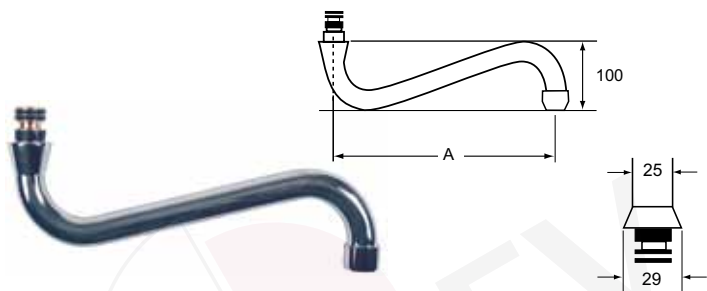

fig.	part no.	description
1	548415	ceramic tap head 1/2", red, 90°
2	548414	ceramic tap head 1/2", blue, 90°
3	548334	lever handle
4	548378	outlet/drain/spout adapter

fig.	part no.	description
1	548429	ceramic tap head 1/2", red, 90°
2	548413	lever handle

spouts for 1/2" tabs

no.	part no.	description	ø (mm)	A (mm)
1	548524	U-spout	20	150
2	548370	U-spout	20	200
3	548389	U-spout	20	250

no.	part no.	description	ø (mm)	A (mm)
1	548525	S-spout	20	170
2	548369	S-spout	20	220
3	548370	S-spout	20	300

no.	part no.	description	ø (mm)	A (mm)	B (mm)	C (mm)	D (mm)
1	548393	U-spout	20	150	120	100	200
2	548390	U-spout	20	200	120	100	200
3	548391	U-spout	20	250	120	100	200
4	548523	U-spout	20	250	220	200	300
5	548392	U-spout	20	300	120	100	200

spouts for 3/4" tabs

no.	part no.	description	ø (mm)	A (mm)
1	548371	S-spout	25	230
2	548372	S-spout	25	300
3	548395	S-spout	25	450

no.	part no.	description	ø (mm)	A (mm)	B (mm)	C (mm)	D (mm)
1	548394	U-spout	25	250	65	65	155
2	548373	U-spout	25	250	150	110	240
3	548509	U-spout	25	250	220	180	310
4	548510	U-spout	25	250	310	250	400
5	548511	U-spout	25	300	65	65	155
6	548374	U-spout	25	300	150	110	240
7	548480	U-spout	25	300	220	180	310
8	548512	U-spout	25	300	310	250	400
9	548513	U-spout	25	350	65	65	155
10	548386	U-spout	25	350	150	110	240
11	548514	U-spout	25	350	220	180	310
12	548515	U-spout	25	350	310	250	400
13	548516	U-spout	25	400	65	65	155
14	548517	U-spout	25	400	150	110	240
15	548518	U-spout	25	400	220	180	310
16	548519	U-spout	25	400	310	250	400
17	548520	U-spout	25	450	65	65	155
18	548521	U-spout	25	450	150	110	240
19	548522	U-spout	25	450	220	180	310