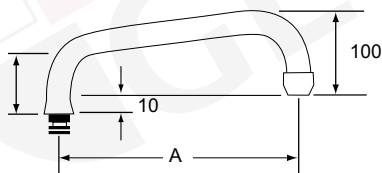

fig.	part no.	description
1	548429	ceramic tap head 1/2", red, 90°
2	541387	lever handle

fig.	part no.	description
1	540450	ceramic cartridge 10x10.5 ø 40mm
2	540452	ceramic cartridge 10x10.5 ø 40mm
3	541403	ceramic cartridge 10x10.5 ø 47mm

spouts for 1/2" tabs

no.	part no.	description	ø (mm)	A (mm)
1	548524	U-spout	20	150
2	548370	U-spout	20	200
3	548389	U-spout	20	250

no.	part no.	description	ø (mm)	A (mm)
1	548525	S-spout	20	170
2	548369	S-spout	20	220
3	548370	S-spout	20	300

no.	part no.	description	ø (mm)	A (mm)	B (mm)	C (mm)	D (mm)
1	548393	U-spout	20	150	120	100	200
2	548390	U-spout	20	200	120	100	200
3	548391	U-spout	20	250	120	100	200
4	548523	U-spout	20	250	220	200	300
5	548392	U-spout	20	300	120	100	200

spouts for 3/4" tabs

no.	part no.	description	ø (mm)	A (mm)
1	548371	S-spout	25	230
2	548372	S-spout	25	300
3	548395	S-spout	25	450

no.	part no.	description	ø (mm)	A (mm)	B (mm)	C (mm)	D (mm)
1	548394	U-spout	25	250	65	65	155
2	548373	U-spout	25	250	150	110	240
3	548509	U-spout	25	250	220	180	310
4	548510	U-spout	25	250	310	250	400
5	548511	U-spout	25	300	65	65	155
6	548374	U-spout	25	300	150	110	240
7	548480	U-spout	25	300	220	180	310
8	548512	U-spout	25	300	310	250	400
9	548513	U-spout	25	350	65	65	155
10	548386	U-spout	25	350	150	110	240
11	548514	U-spout	25	350	220	180	310
12	548515	U-spout	25	350	310	250	400
13	548516	U-spout	25	400	65	65	155
14	548517	U-spout	25	400	150	110	240
15	548518	U-spout	25	400	220	180	310
16	548519	U-spout	25	400	310	250	400
17	548520	U-spout	25	450	65	65	155
18	548521	U-spout	25	450	150	110	240
19	548522	U-spout	25	450	220	180	310