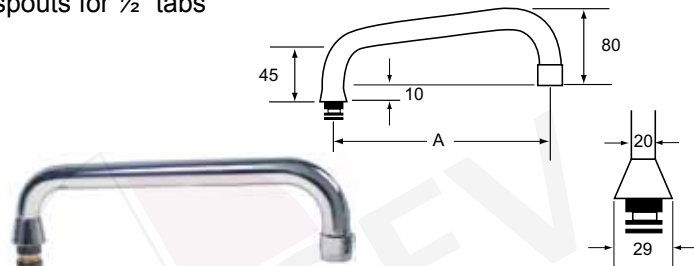

spare parts water taps 1/2" PREMIUM

tap heads

fig.	part no.	description
1	548416	tap head 1/2"
2	548424	ceramic tap head 1/2", red, 180°
3	548425	ceramic tap head 1/2", blue, 180°
4	547965	triangle handle

fig.	part no.	description
1	548415	ceramic tap head 1/2", red, 90°
2	548414	ceramic tap head 1/2", blue, 90°
3	548334	lever handle
4	548378	outlet/drain/spout adapter

fig.	part no.	description
1	548429	ceramic tap head 1/2", red, 90°
2	548413	lever handle

spare parts water taps 3/4" PREMIUM

fig.	part no.	description
1	548437	tap head 3/4"
2	548435	ceramic tap head 3/4" red 180°
3	548436	ceramic tap head 3/4" blue 180°
4	547965	triangle handle

fig.	part no.	description
1	548433	ceramic tap head 3/4" red 180°
2	548434	ceramic tap head 3/4" blue 180°
3	548348	lever handle

spouts for 1/2" tabs

no.	part no.	description	ø (mm)	A (mm)
1	548524	U-spout	20	150
2	548370	U-spout	20	200
3	548389	U-spout	20	250

no.	part no.	description	ø (mm)	A (mm)
1	548525	S-spout	20	170
2	548369	S-spout	20	220
3	548370	S-spout	20	300