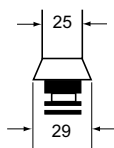

fig.	part no.	description
1	548429	ceramic tap head 1/2", red, 90°
2	541387	lever handle

fig.	part no.	description
1	540450	ceramic cartridge 10x10.5 ø 40mm
2	540452	ceramic cartridge 10x10.5 ø 40mm
3	541403	ceramic cartridge 10x10.5 ø 47mm

spouts for 1/2" tabs

no.	part no.	description	ø (mm)	A (mm)
1	548524	U-spout	20	150
2	548370	U-spout	20	200
3	548389	U-spout	20	250

no.	part no.	description	ø (mm)	A (mm)
1	548525	S-spout	20	170
2	548369	S-spout	20	220
3	548370	S-spout	20	300

no.	part no.	description	ø (mm)	A (mm)	B (mm)	C (mm)	D (mm)
1	548393	U-spout	20	150	120	100	200
2	548390	U-spout	20	200	120	100	200
3	548391	U-spout	20	250	120	100	200
4	548523	U-spout	20	250	220	200	300
5	548392	U-spout	20	300	120	100	200

spouts for 3/4" tabs

no.	part no.	description	ø (mm)	A (mm)
1	548371	S-spout	25	230
2	548372	S-spout	25	300
3	548395	S-spout	25	450

no.	part no.	description	ø (mm)	A (mm)	B (mm)	C (mm)	D (mm)
1	548394	U-spout	25	250	65	65	155
2	548373	U-spout	25	250	150	110	240
3	548509	U-spout	25	250	220	180	310
4	548510	U-spout	25	250	310	250	400
5	548511	U-spout	25	300	65	65	155
6	548374	U-spout	25	300	150	110	240
7	548480	U-spout	25	300	220	180	310
8	548512	U-spout	25	300	310	250	400
9	548513	U-spout	25	350	65	65	155
10	548386	U-spout	25	350	150	110	240
11	548514	U-spout	25	350	220	180	310
12	548515	U-spout	25	350	310	250	400
13	548516	U-spout	25	400	65	65	155
14	548517	U-spout	25	400	150	110	240
15	548518	U-spout	25	400	220	180	310
16	548519	U-spout	25	400	310	250	400
17	548520	U-spout	25	450	65	65	155
18	548521	U-spout	25	450	150	110	240
19	548522	U-spout	25	450	220	180	310