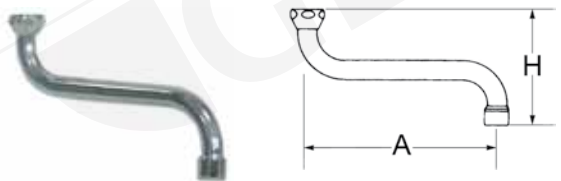

fig.	part no.	description
1	548429	ceramic tap head 1/2", red, 90°
2	541387	lever handle

fig.	part no.	description
1	540450	ceramic cartridge 10x10.5 ø 40mm
2	540452	ceramic cartridge 10x10.5 ø 40mm
3	541403	ceramic cartridge 10x10.5 ø 47mm

fig.	part no.	description
1	540455	handspray hose
2	540456	spray gun

spouts

no.	part no.	description	A (mm)	H (mm)
1	540033	U-spout	155	125
2	540034	U-spout	200	180
3	540035	U-spout	250	190

no.	part no.	description	A (mm)	H (mm)
1	540191	U-spout	200	130
2	540192	U-spout	250	160
3	540193	U-spout	300	190

spare parts and accessories

no.	part no.	description	A (mm)	H (mm)
1	547566	S-spout	230	90

no.	part no.	description	A (mm)	H (mm)
1	540030	S-spout	200	120
2	540031	S-spout	250	120
3	540086	S-spout	300	120

no.	part no.	description	A (mm)	H (mm)
1	540084	S-spout extendable	200-300	120
2	540032	S-spout extendable	280-480	120
3	540085	S-spout extendable	350-600	120

no.	part no.	description	A (mm)	H (mm)
1	540027	U-spout	200	75
2	540028	U-spout	250	75
3	540029	U-spout	300	75