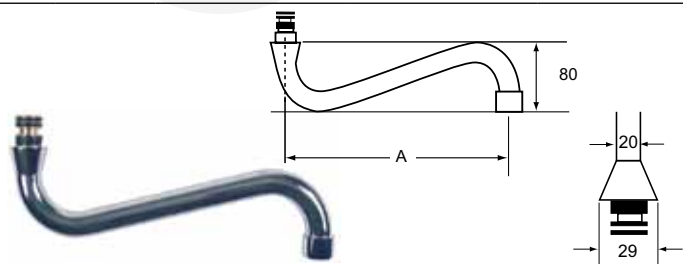

fig.	part no.	description
1	548415	ceramic tap head 1/2", red, 90°
2	548414	ceramic tap head 1/2", blue, 90°
3	548334	lever handle
4	548378	outlet/drain/spout adapter

fig.	part no.	description
1	548429	ceramic tap head 1/2", red, 90°
2	548413	lever handle

spare parts water taps 3/4" PREMIUM

fig.	part no.	description
1	548437	tap head 3/4"
2	548435	ceramic tap head 3/4" red 180°
3	548436	ceramic tap head 3/4" blue 180°
4	547965	triangle handle

fig.	part no.	description
1	548433	ceramic tap head 3/4" red 180°
2	548434	ceramic tap head 3/4" blue 180°
3	548348	lever handle

fig.	part no.	description
1	540452	cartridge ø 40mm short
2	540450	cartridge ø 40mm long
3	547071	lever handle (cartridge ø 40mm short)

fig.	part no.	description
1	547406	cartridge ø 47mm
3	548282	lever handle long, (cartridge ø 47mm)
2	548047	lever handle short, (cartridge ø 47mm)

spouts for 1/2" tabs

no.	part no.	description	ø (mm)	A (mm)
1	548524	U-spout	20	150
2	548370	U-spout	20	200
3	548389	U-spout	20	250

no.	part no.	description	ø (mm)	A (mm)
1	548525	S-spout	20	170
2	548369	S-spout	20	220
3	548370	S-spout	20	300