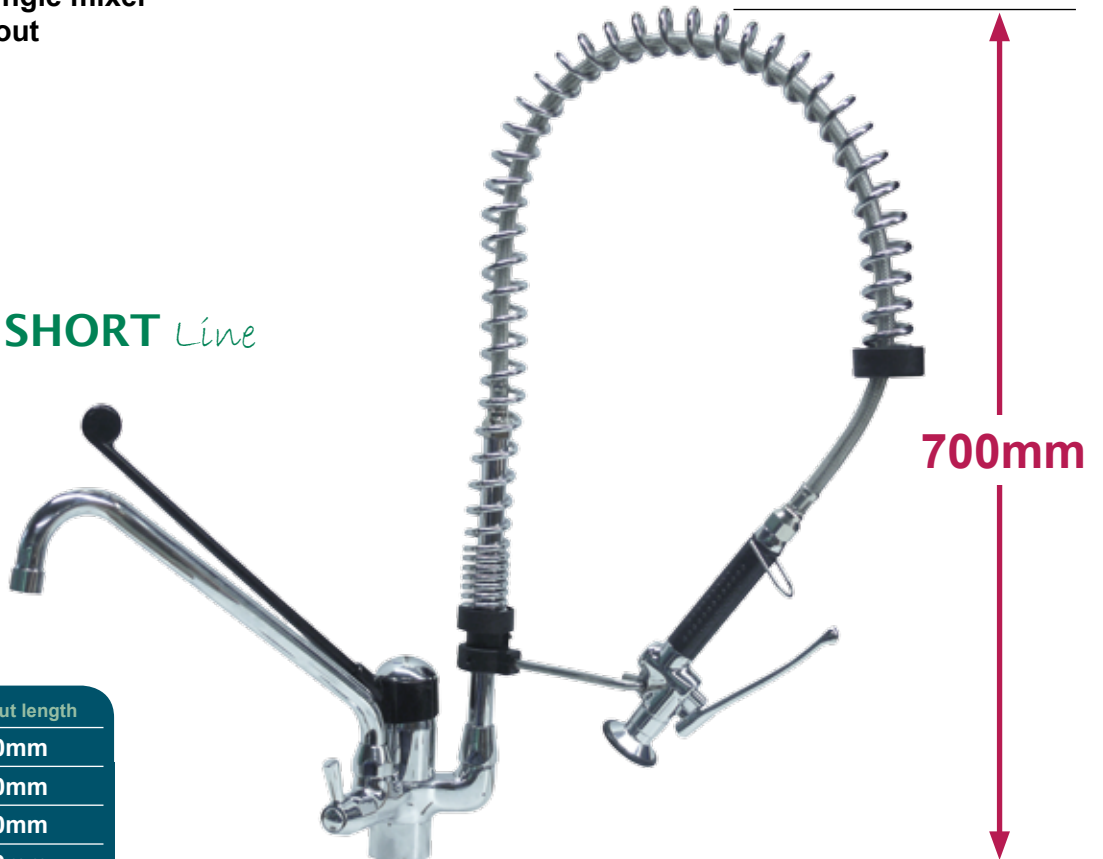

**Bridge-type mixer tap with U-spout**

part no.	connection	spout length
549479	1/2"	200mm
549480	1/2"	250mm
549481	1/2"	300mm
549887	3/4"	200mm
549888	3/4"	250mm
549889	3/4"	300mm

**Mixer tap**

part no.	connection	spout length
549236	3/8"	230mm
548686	3/8"	300mm
549237	1/2"	230mm
548687	1/2"	300mm

**Wall-mounted mixer tap with U-spout**

part no.	connection	spout length
549388	1/2"	200mm
549389	1/2"	250mm
549390	1/2"	300mm

**Wall-mounted mixer tap with S-spout**

part no.	connection	spout length
548674	1/2"	200mm
548675	1/2"	250mm
548676	1/2"	300mm

**Mixer tap with retractable spray gun**

part no.	connection
549240	3/8"
549241	1/2"

**Pre-rinse unit with single mixer tap handle and U-spout**

**SHORT** *Line*

part no.	connection	spout length
549906	3/8"	200mm
549907	3/8"	250mm
549908	3/8"	300mm
549912	1/2"	200mm
549282	1/2"	250mm
549913	1/2"	300mm

**Pre-rinse unit with single mixer tap handle and U-spout**

**SHORT** *Line*

part no.	connection	spout length
549914	3/8"	200mm
549915	3/8"	250mm
549916	3/8"	300mm
549917	1/2"	200mm
549285	1/2"	250mm
549918	1/2"	300mm