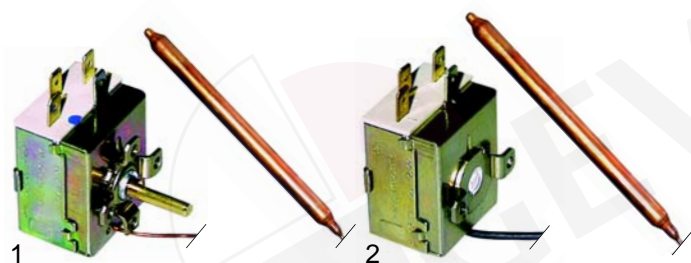

## Electrical components

Item	Order	Description	Model	OEM
1	541010	pressure switch 50/30	universal	EI001
1	541011	pressure switch 110/70		EI002
2	360040	timer, 360°		EC030
3	110197	knob		

Item	Order	Description	Model	OEM
1	390006	30 - 95 °C (boiler)		ED001
2	390186	55 °C (tank/ fixed)		ED002