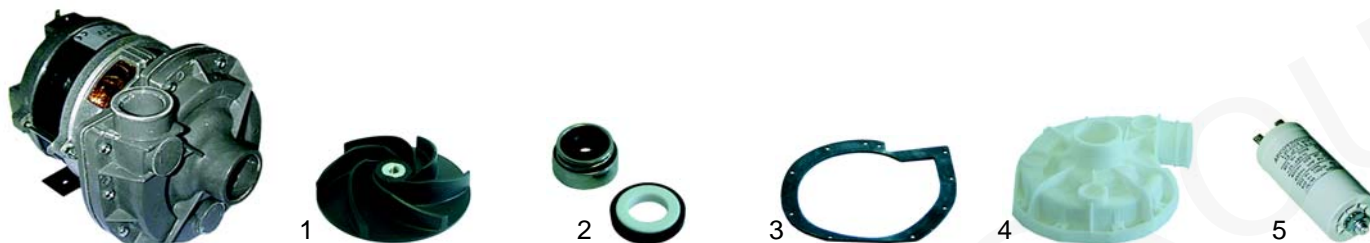

## Electrical components

Item	Order	Description	Model	OEM
1	541010	pressure switch 50/30	universal	EI001
1	541011	pressure switch 110/70		EI002
2	360040	timer, 360°		EC030
3	110197	knob		

Item	Order	Description	Model	OEM
1	390006	30 - 95 °C (boiler)		ED001
2	390186	55 °C (tank/ fixed)		ED002

## Heating elements

Item	Order	Description	Model	OEM
1	415195	1", 2500W, 230V		EE001
2	415191	2400W, 230V		EE002
3	415192	3000W, 230V		EE010

Item	Order	Description	Model	OEM
1	415193	3000W, 3 phases 230V		EE003
2	415194	4500W, 3 phases 230V		EE005

## Pumps

Item	Order	Description	Model	OEM
1	500037	0,10 HP, 230V		EA009 EA001
2	500038	0,75 HP, 230V		EA003

Pumps		1 Impellor		2 Mechanical seal		3 Housing gasket		4 Pump cover		5 Capacitor	
Order	OEM	Order	OEM	Order	OEM	Order	OEM	Order	OEM	Order	OEM
500037	EA009 EA001	521205		510695		509002		510384		365017	
500038	EA003	510610		510692		521702		521507		365015	