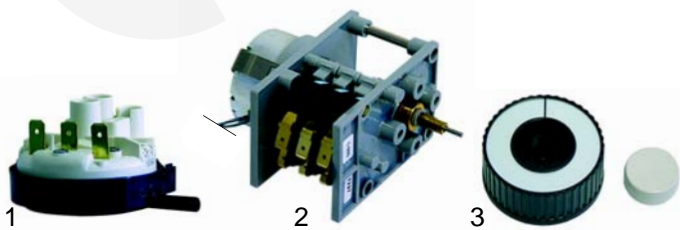

## Electrical components

Item	Order	Description	Model	OEM
1	541010	pressure switch 50/30	universal	EI001
1	541011	pressure switch 110/70		EI002
2	360040	timer, 360°		EC030
3	110197	knob		

Item	Order	Description	Model	OEM
1	390006	30 - 95 °C (boiler)		ED001
2	390186	55 °C (tank/ fixed)		ED002