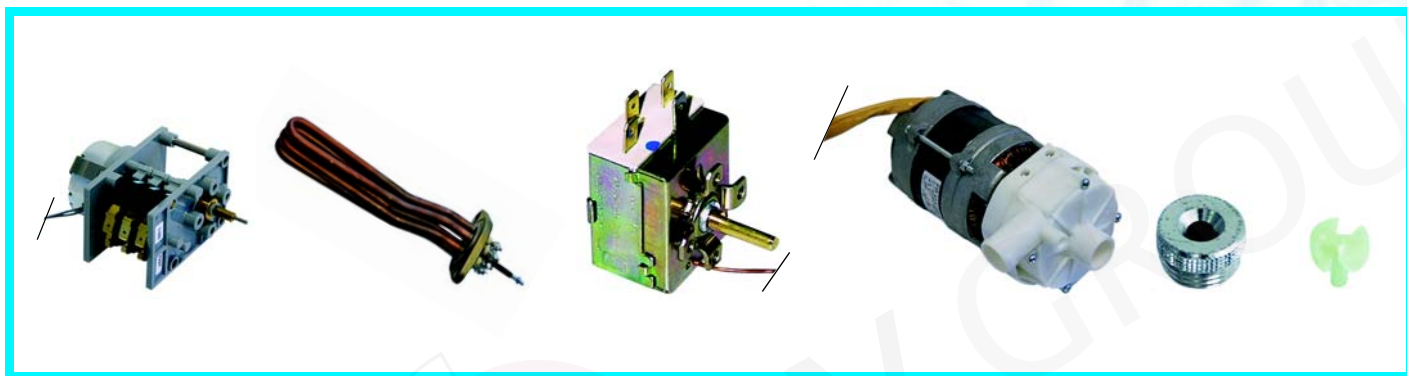

G.E.V. Großküchen-Ersatzteil-Vertrieb GmbH
Robert-Koch-Straße 3a
82152 Planegg/Munich
Germany

Phone: +49 (0)89 745572-0
Fax: +49 (0)89 745572-83
order@gev-online.com
www.gev-online.com

Member of the **GEV GROUP**