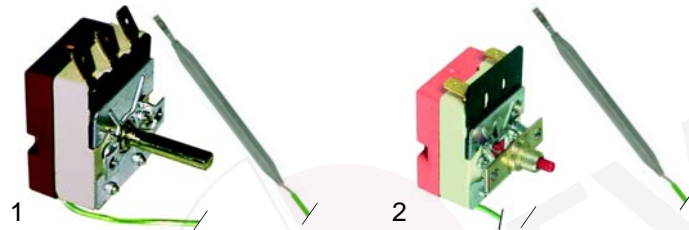

Item	Order	Description	Model	OEM
1	375145	boiler thermostat 30-85 °C 1-pole	T200GL, T200GLE, T250GL, T320E, T320EX, T640S, T650S	602865
2	375149	safety thermostat 110 °C	universal	602684 025836