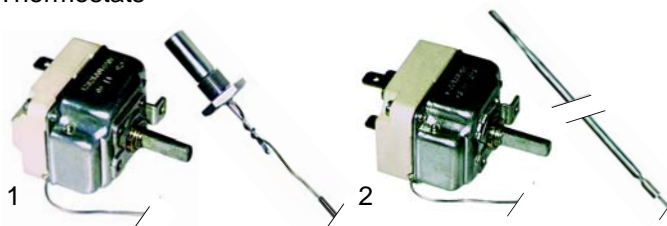

Micro switches

Item	Order	Description	Model	OEM
1	345257	micro switch	GLX920, GLX1020	62-218002
2	345118	magnetic switch	GLX920, GLX1020, TX312, TX514	62-211002

Item	Order	Description	Model	OEM
1	345548	limit switch	T250GL, T640S	026036
2	345549	limit switch	T200GL, T200GLE, T320E, T320EX, T360X, T660X, T860X, T650S	026034

Pressure switches

Item	Order	Description	Model	OEM
1	541003	55/35	GLX920, GLX1020, TX312, TX514	62-224003
2	541106	90/56 (drain pump)	TX312, TX514	62-224005

Thermostats

Item	Order	Description	Model	OEM
1	390065	30 - 90 °C (tank)		62-236002
2	390307	30 - 90 °C (boiler)	GLX920, GLX1020	62-236037 62-236025