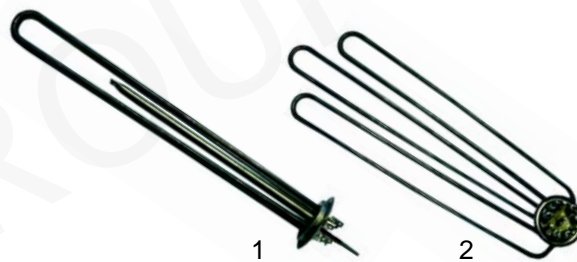

Item	Order	Description	Model	OEM
1	415513	2800W, 2 x 230V	T200GL, T200GLE, T250G2, T320-X,	400222 026227
2	415512	2800W, 3 phases 230V	T320-EX	400245 026233