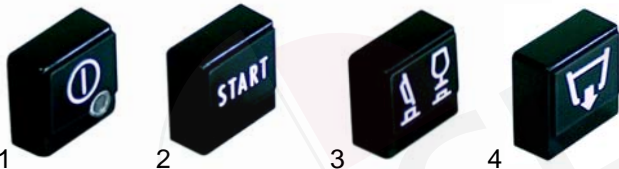

Item	Order	Description	Model	OEM
1	345607	main switch		62-227025
2	345609	start		62-227027
3	345615	program	TX312, TX514	62-227033
4	345613	drain pump		62-227030