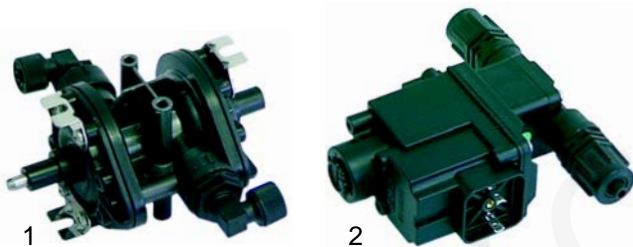

Item	Order	Description	Model	OEM
1	361032	dosing pump N6	universal	62-400220 62-026292
2	361014	dosing pump EKP-R		62-602359