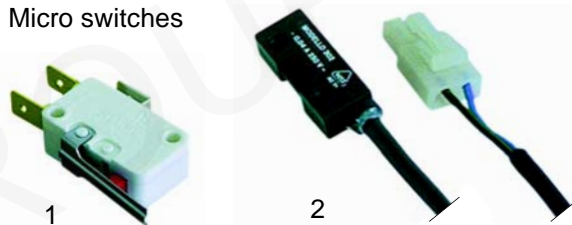

Micro switches

Item	Order	Description	Model	OEM
1	345257	micro switch	GLX920, GLX1020	62-218002
2	345118	magnetic switch	GLX920, GLX1020, TX312, TX514	62-211002