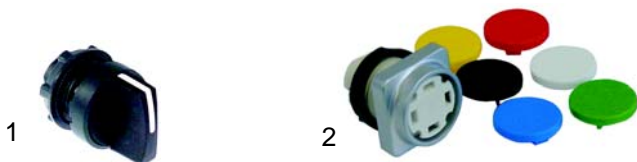

Member of the  **GEV GROUP**

K

Electrical components

Item	Order	Description	Model	OEM
1	345602	housing, 2-fold	TX312, TX514	62-226073
2	345612	blind cap		62-480059

Item	Order	Description	Model	OEM
1	345605	switch, 2-pole		62-208010
2	345606	push button, 2-pole	TX312, TX514	62-226071
3	345608	turntable		62-409001

Item	Order	Description	Model	OEM
1	359130	signal element, 230V		62-216006
2	345601	signal lamp holder	TX312, TX514	62-299035
3	345614	panel (heating)		62-410008
4	345610	panel (cycle)		62-207007

Item	Order	Description	Model	OEM
1	345607	main switch		62-227025
2	345609	start		62-227027
3	345615	program	TX312, TX514	62-227033
4	345613	drain pump		62-227030