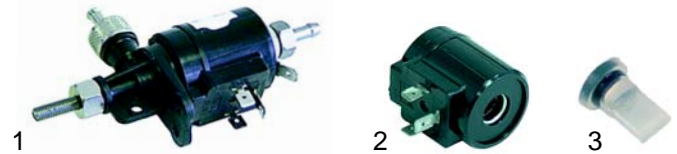

Dosing pumps

Item	Order	Description	Model	OEM
1	361004	dosing pump DB2	GLX920, GLX1020, TX312, TX514	62-987001 62-987002
2	361113	solenoid coil		62-201002
3	510298	valve		62-144012