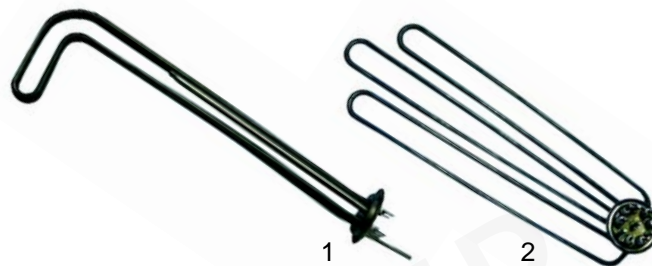

Item	Order	Description	Model	OEM
1	415511	6000W, 3 phases 230V	T660-X, T860-X, T640S, T650S, T800S	400244 026231
2	415508	3000W, 3 phases 230V		023235