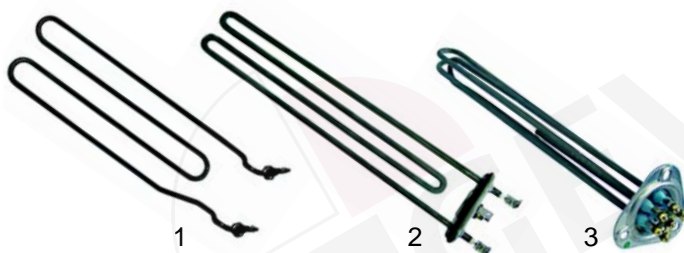

Item	Order	Description	Model	OEM
1	415664	2250W, 230V	TX312, TX514	62-230085
1	415665	3000W, 230V		62-230086
2	415009	2600W, 230V	TX312	62-230087
3	416240	6300W, 3 phases 230V	TX514	62-230083