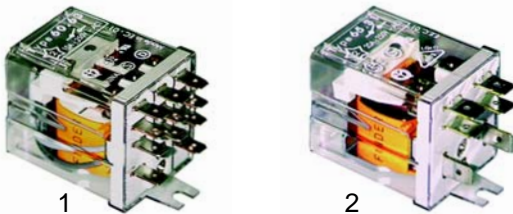

Item	Order	Description	Model	OEM
1	370004	single, 230V	T200GL, T200GLE, T250GL, T320X, T320EX, T360X, T660X, T860X, T640S, T650S	026334

Item	Order	Description	Model	OEM
1	375145	boiler thermostat 30-85 °C 1-pole	T200GL, T200GLE, T250GL, T320E, T320EX, T640S, T650S	602865
2	375149	safety thermostat 110 °C	universal	602684 025836

Dosing pumps

Item	Order	Description	Model	OEM
1	361004	dosing pump DB2	GLX920, GLX1020, TX312, TX514	62-987001 62-987002
2	361113	solenoid coil		62-201002
3	510298	valve		62-144012

Relays

Item	Order	Description	Model	OEM
1	380312	3 changeover, 10A	GLX920, GLX1020, TX514, TX312	62-239023 62-239024
2	380311	1 NO + 1 NC, 20A	TX312, TX514	62-239030