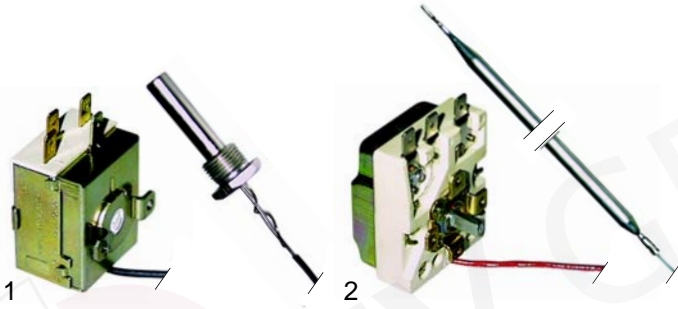

Item	Order	Description	Model	OEM
1	390310	53 °C (button)	TX312/TX314	62-236042
2	390004	30-90 °C (boiler)		62-236043