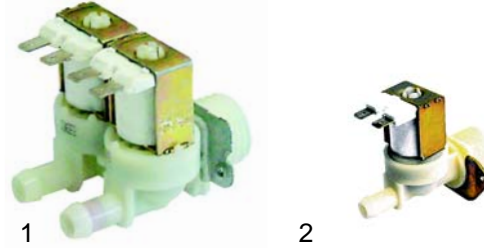

Pressure switches

Item	Order	Description	Model	OEM
1	541003	55/35	GLX920, GLX1020, TX312, TX514	62-224003
2	541106	90/56 (drain pump)	TX312, TX514	62-224005

Thermostats

Item	Order	Description	Model	OEM
1	390065	30 - 90 °C (tank)		62-236002
2	390307	30 - 90 °C (boiler)	GLX920, GLX1020	62-236037 62-236025

Item	Order	Description	Model	OEM
1	390309	115 °C (safety thermostat)	GLX920, GLX1020	62-236026
2	390233	110 °C (safety thermostat)	TX312/TX514	62-236039

Timers

Item	Order	Description	Model	OEM
1	360133	60°/120°/180°, 4 cams	Tx312/TX514	62-238066

Item	Order	Description	Model	OEM
1	390310	53 °C (button)	TX312/TX314	62-236042
2	390004	30-90 °C (boiler)		62-236043

Item	Order	Description	Model	OEM
1	370246	double, 230 V, with reducer	GLX920, GLX1020	62-240010
2	370017	single, 230V	TX312, TX514	62-240011