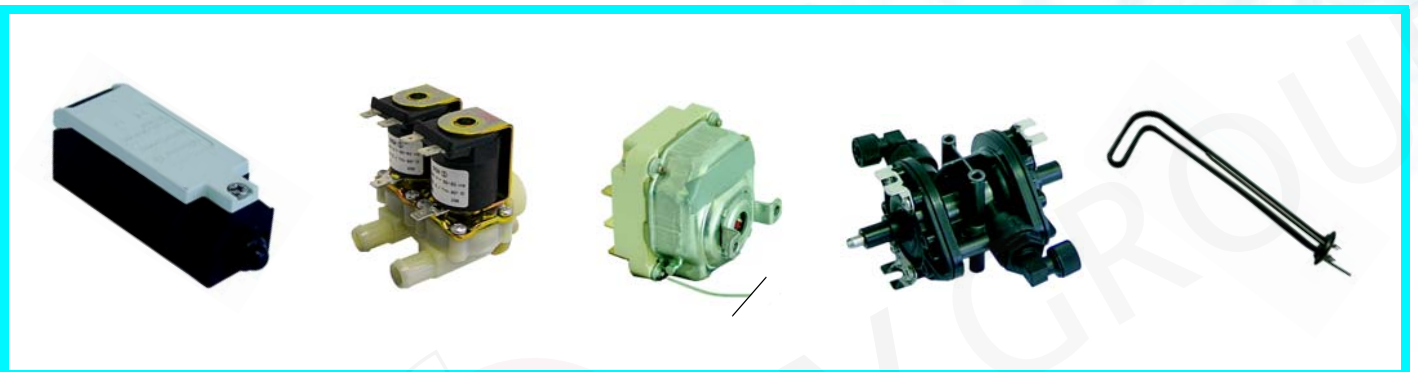

G.E.V. Großküchen-Ersatzteil-Vertrieb GmbH
Robert-Koch-Straße 3a
82152 Planegg/Munich
Germany

Phone: +49 (0)89 745572-0
Fax: +49 (0)89 745572-83
order@gev-online.com
www.gev-online.com

Member of the **GEV GROUP**