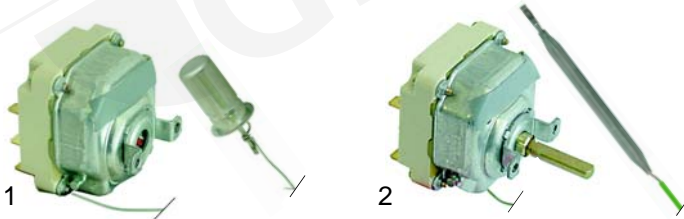

Item	Order	Description	Model	OEM
1	375144	tank thermostat 2 temperatures	T200GL, T200GLE, T250GL, T320E, T320EX, T360X, T660X, T860X, T640S, T650S	602959 026213
2	375161	2 boiler thermostat 2-pole	T360X, T660X, T860X	602715

Item	Order	Description	Model	OEM
1	370004	single, 230V	T200GL, T200GLE, T250GL, T320X, T320EX, T360X, T660X, T860X, T640S, T650S	026334