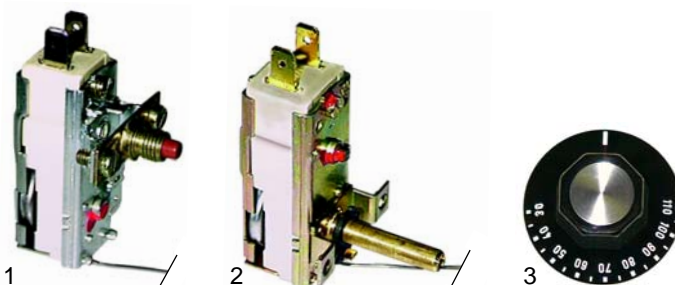

Item	Order	Description	Model	OEM
1	375137	safety thermostat		-
2	375300	thermostat, 110°C		-
3	110119	knob		-