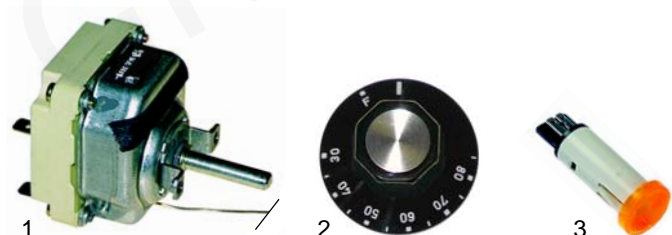

Item	Order	Description	Model	OEM
1	375019	thermostat		162015
2	110133	knob		-
3	359677	signal lamp		168080