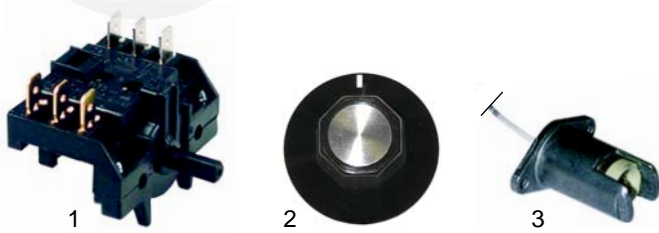

Item	Order	Description	Model	OEM
1	415661	3000W/230V		160087
2	520323	gasket		-
3	520324	flange		-

Item	Order	Description	Model	OEM
1	375019	thermostat		162015
2	110133	knob		-
3	359677	signal lamp		168080

Item	Order	Description	Model	OEM
1	375137	safety thermostat		-
2	375300	thermostat, 110°C		-
3	110119	knob		-

Item	Order	Description	Model	OEM
1	300020	switch, 2-pole		167100
2	300021	switch, 4-pole		-
3	110231	knob		-

S

Suitable for Stahl

Food warmers (electrical)

Item	Order	Description	Model	OEM
1	415101	250W/230V		160065
1	415102	400W/230V		160070
2	359676	350W/230V		161030

Item	Order	Description	Model	OEM
1	301199	selector switch		167105
2	110126	knob		
3	359717	bulb lamp holder		160063