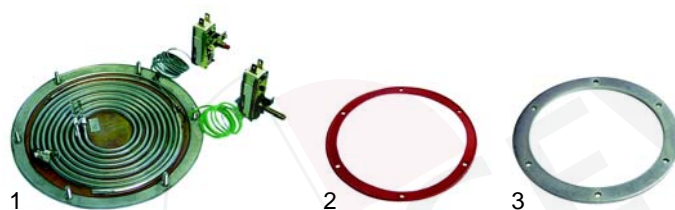

Item	Order	Description	Model	OEM
1	415661	3000W/230V		160087
2	520323	gasket		-
3	520324	flange		-