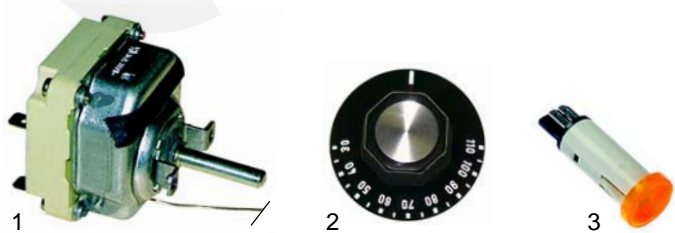

Hot cupboards

Item	Order	Description	Model	OEM
1	375143	thermostat, 110°C		162020
2	110119	knob		-
3	359677	signal lamp		168080