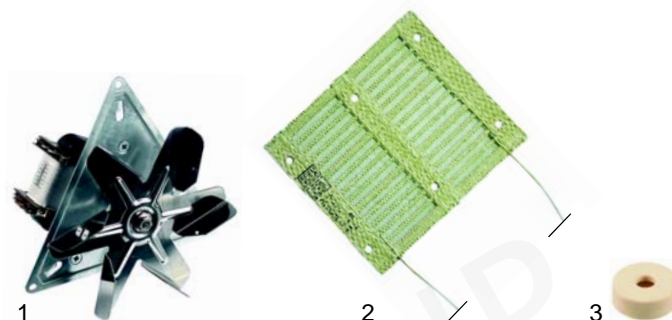

Item	Order	Description	Model	OEM
1	601249	fan		161030
2	415734	1000W/230V		160055
3	550871	spacer bush		160095