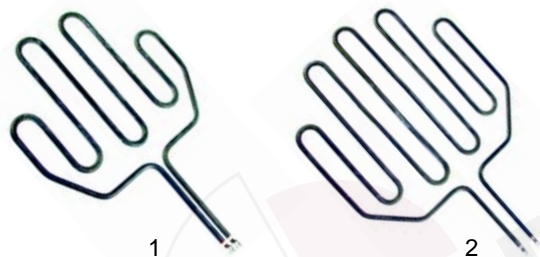

Pizza presses

Item	Order	Description	Model	OEM
1	418185	1500W/230 V	33	74420770
2	418186	2500W/230 V	45	74420780