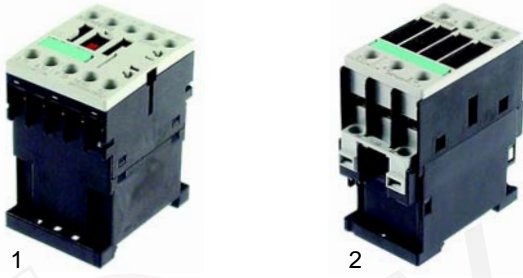

Item	Order	Description	Model	OEM
1	380389	contactor, 20A	universal	74550230
2	380390	contactor, 35A		74550500