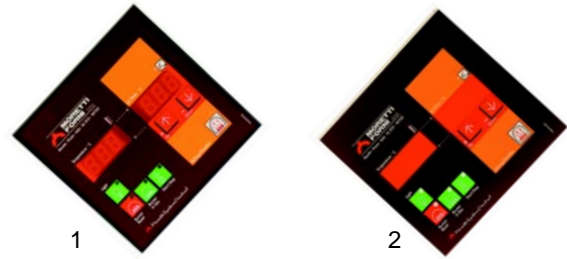

Item	Order	Description	Model	OEM
1	401283	control board	PC/gas, P110gas	768002R0
2	401284	fascia		767002R0