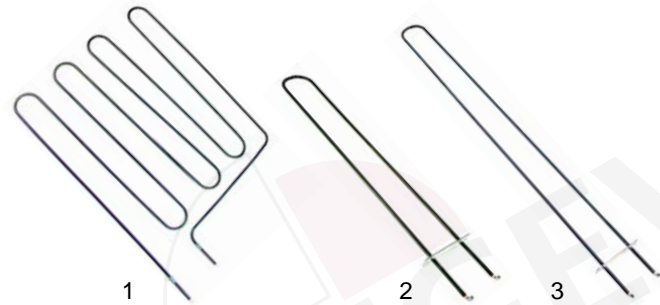

Item	Order	Description	Model	OEM
1	418157	2100W/230V	Mono 60.60, Duo 60.60	74420690
2	418158	1050W/115V (upper)	Mono 65.105,	74401130
2	418159	460W/115V (lower)	Duo 65.105	74401140
3	418160	1275W/115V (upper)	Mono 105.105, Duo 105.105,	74420600
3	418161	728W/115V (lower)	Mono 105.65, Duo 105.65	74420610