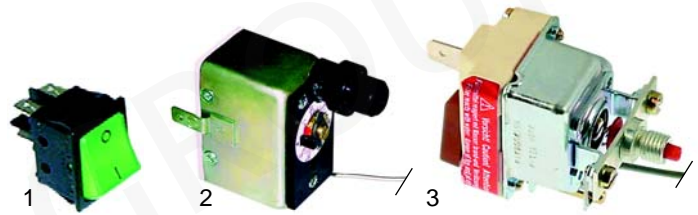

Item	Order	Description	Model	OEM
1	301003	switch, 0/1	universal	74500120
2	390169	safety thermostat	RHC_, MHC, AHC_, PC/gas	74200260
3	375662	safety thermostat	P110/gas	74200370