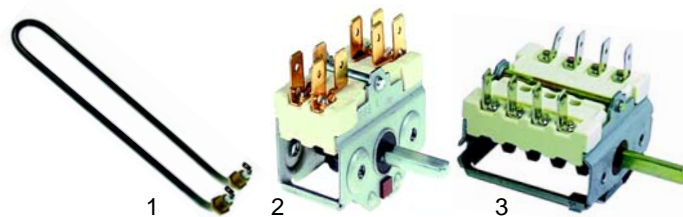

Bains-marie

Item	Order	Description	Model	OEM
1	415428	1500W/230V	4301, 4302, 4303, 4102,	9007
2	300074	switch, 2-pole	4106, 4107, 4108, 4202,	9020
3	300017	switch, 4-pole	4206, 4207, 4208, 4306, 4307, 4308	9021