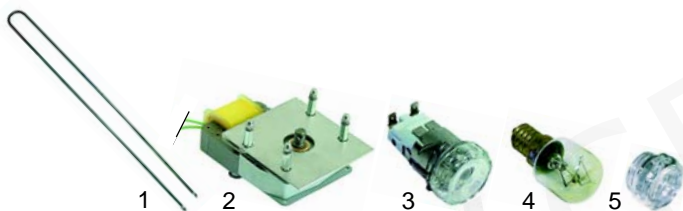

Chicken grills

Item	Order	Description	Model	OEM
1	415749	1500W/230V		9011
2	500492	motor, 20W		9135
3	359718	bulb + housing/complete	106, 115, 206	9063
4	359610	lamp, 15W/230V		9064
5	359709	lens nipple		9058