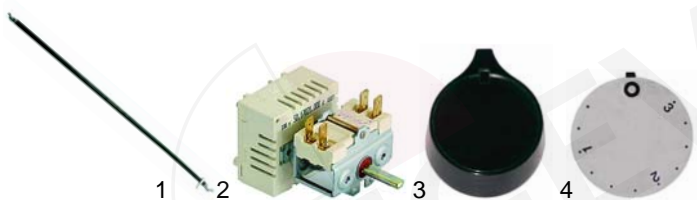

Chargrills

Item	Order	Description	Model	OEM
1	415644	400W/230V		9013
2	345635	energy regulator	3331, 3332, 3232, 3334,	9028
3	110191	knob	3234, 3134	9029
4	111881	symbol		9035/1-10