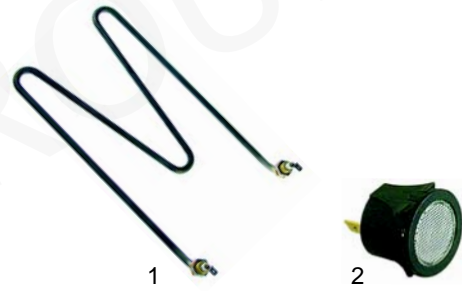

Fry tops (electric)

Item	Order	Description	Model	OEM
1	415633	1500W/230 V	EGT400/600	9005
2	418254	2250W/230 V		9006
3	359079	signal lamp		9060

Item	Order	Description	Model	OEM
1	300017	switch	EGT400,	9021
2	110191	knob	EGT600,	9029
3	111880	symbol/0 - I	EGT800, EGT500	9035/0 - I

Item	Order	Description	Model	OEM
1	375038	thermostat	EGT400,	9044
2	110191	knob	EGT600,	9029
3	110520	symbol	EGT800, EGT500	9035/0-300°C

Fry tops (electric) - ERB

Chargrills (electric) - ERT, ERDT

Item	Order	Description	Model	OEM
1	415633	1500W/230V	EBT400/600	9005
2	415644	400 W/230 V	ERT400/600/800	9013
3	418253	1260 W/400 V	ERDT400/600, ERDT800/1200	9025

Chip scuttle tops (electric)

Item	Order	Description	Model	OEM
1	345635	energy regulator		9028
2	110191	knob	EBT_	9029
3	111881	symbol	ERT_	9035/1 - 3
4	359079	signal lamp	ERDT_	9060

Item	Order	Description	Model	OEM
1	418252	1000W/230V		9008
2	359079	signal lamp	EFW400	9060