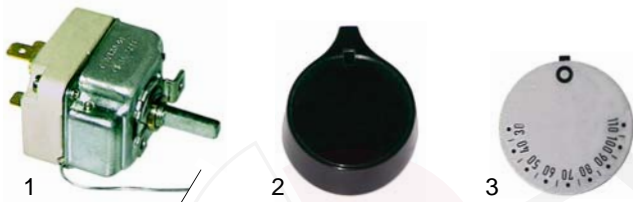

Item	Order	Description	Model	OEM
1	375001	thermostat		9040
2	110191	knob	EWT400,	9029
3	110517	symbol	EWT600	9035/110°C