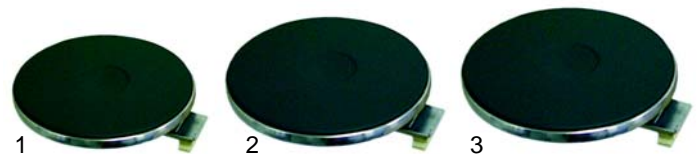

Cooking stoves

Item	Order	Description	Model	OEM
1	490016	2000W/230V, 180mm	360/1310,	9016
2	490020	2600W/230V, 220mm	36D/1320, 36D/1120	9017
3	490061	2500W/230V, 300mm	EPN-300L	9030