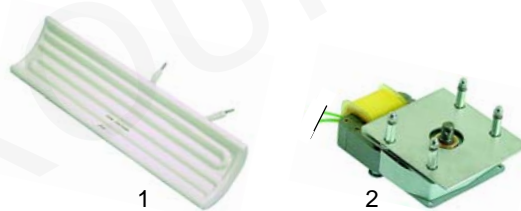

Gyros grills

Item	Order	Description	Model	OEM
1	415103	650W/230V		9187
1	415104	1000W/230V	5025	9184
2	500492	motor complete		9135