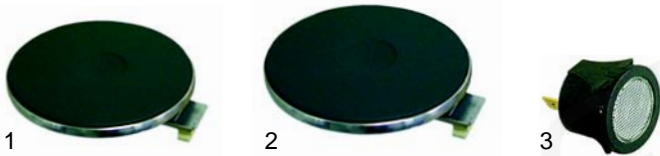

Open tops (electric)

Item	Order	Description	Model	OEM
1	490016	2000W/230 V, 180mm	EEP400	9016
2	490020	2600W/230 V, 220mm		9017
3	359079	signal lamp		9060