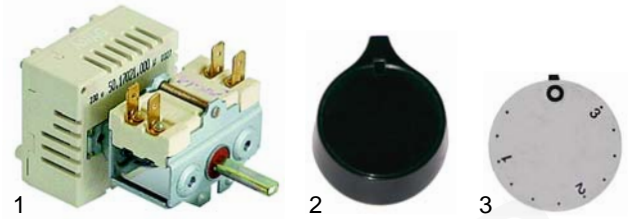

Item	Order	Description	Model	OEM
1	345635	energy regulator		9028
2	110191	knob	EFW400	9029
3	111881	symbol		9035/1 - 3