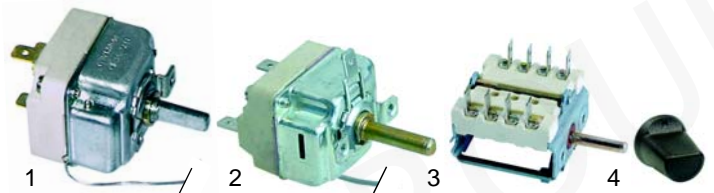

Item	Order	Description	Model	OEM
1	390187	safety thermostat	P2/P3/P4/P6, Maxigrill	PR10015
2	360149	timer		PR40014
3	110889	knob		PR40016

Pos.	Order	Description	Model	OEM
1	693047	insulating part		PR405/6 PR405/7

Item	Order	Description	Model	OEM
1	416148	800W/230V (lower)	series „E“ series „S“	PR10013
1	416145	1000W/230V (lower)		PR10003
2	416146	1200W/230V (lower)		PR103/1

Item	Order	Description	Model	OEM
1	416173	850W/230V (lower)	DLV, DLA	PR13007
2	390187	safety thermostat	series „E“/“S“, DLV, DLA	PR10015
3	359140	signal lamp		PR10010
4	359139	signal lamp		PR10006