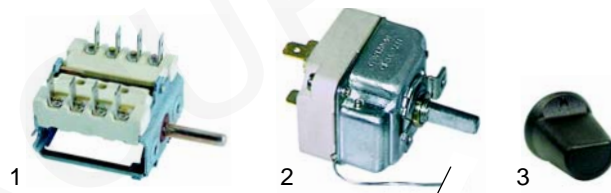

Item	Order	Description	Model	OEM
1	300124	switch		PR10007
2	375002	thermostat, 300°C	D3S	PR10009
3	110374	knob		PR10008