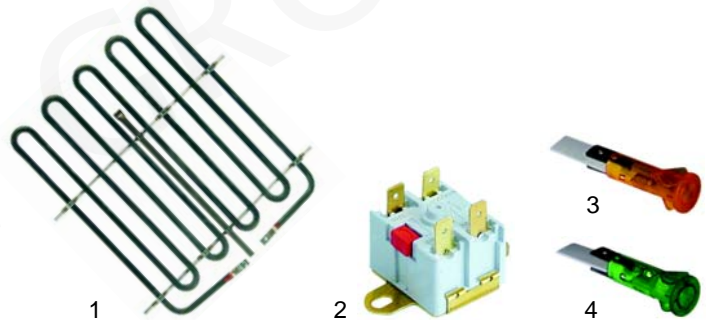

Item	Order	Description	Model	OEM
1	416173	850W/230V (lower)	DLV, DLA	PR13007
2	390187	safety thermostat	series „E“/“S“, DLV, DLA	PR10015
3	359140	signal lamp		PR10010
4	359139	signal lamp		PR10006