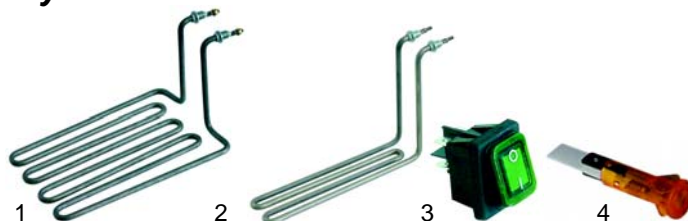

Fryers

Item	Order	Description	Model	OEM
1	416150	2800W/230V	F4	PR70001
2	416151	1600W/230V	F6/F8	PR70002
3	345645	switch	F4, F6, F8	PR60008
4	359140	signal lamp		PR10010